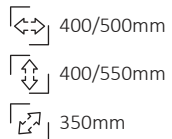

## bed

chest of drawers  
5 drawers

600/840mm  
1030/1000mm  
400mm

wardrobe

2000mm  
2060mm  
520mm