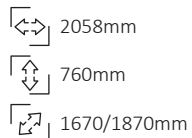

HUGA

Hugo Bedroom Set: Contemporary style in dual tones. The sturdy bed structure pairs with a mirrored dresser for modern elegance. Enhanced stability for perfect comfort.

colors

nightstands

bed

in stock