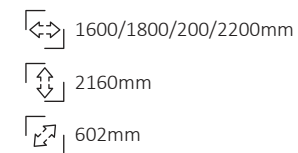

M-KAISER

We add fully mirrored doors and a huge closet almost merges with the interior, creating a sense of space.

colors

filling