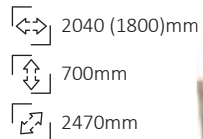

## bed

chest of drawers  
5 drawers

600/840mm  
1030/1000mm  
400mm

wardrobe

2000mm  
2060mm  
520mm