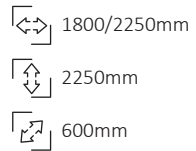

CABINETS | CITY LITE

colors

filling

facade color