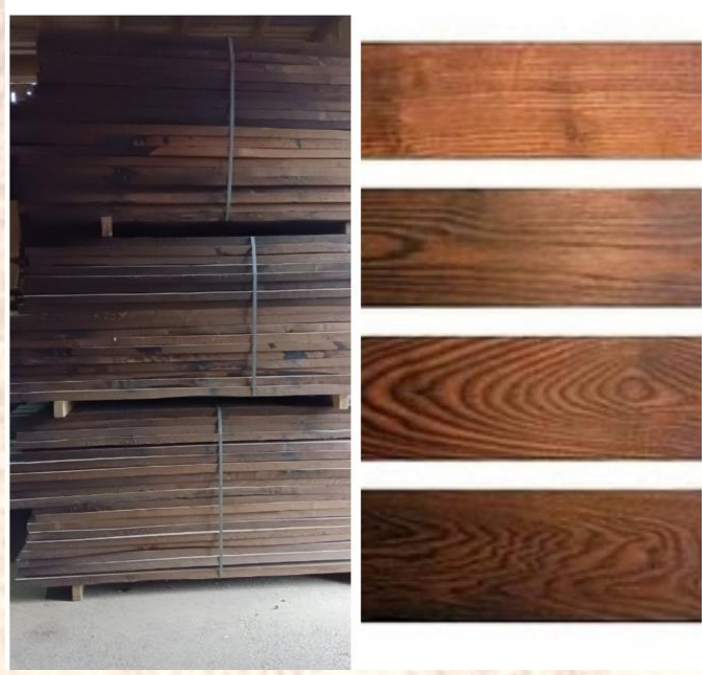

THERMAL BOARD

SPECIFICATION (Thermal Board)

Raw thermal Board (Ash, Beech)	Processed thermal Boardmal Board (Ash, Beech)
- Width according to your specifications - Lenght from according to your specifications - Thickness 30mm – 40$, 50mm – 45$ (Price for 1 m2)	- Width according to your specifications - Lenght from according to your specifications - Thickness 25mm – 55$, 40mm – 65$ (Price for 1 m2)

We can manufacture blanks from wood according to your specifications from another wood, the prices depend on the characteristics. In order to clarify prices, please, send Your specification to:

email: rusnak_oleksandr@ukr.net

phone: +380664679593 (Viber, WhatsApp)

We hope to see you as our customer!

We offer profitable, long-term and high-quality cooperation!

Best regards, Georgwoodlaris LTD!